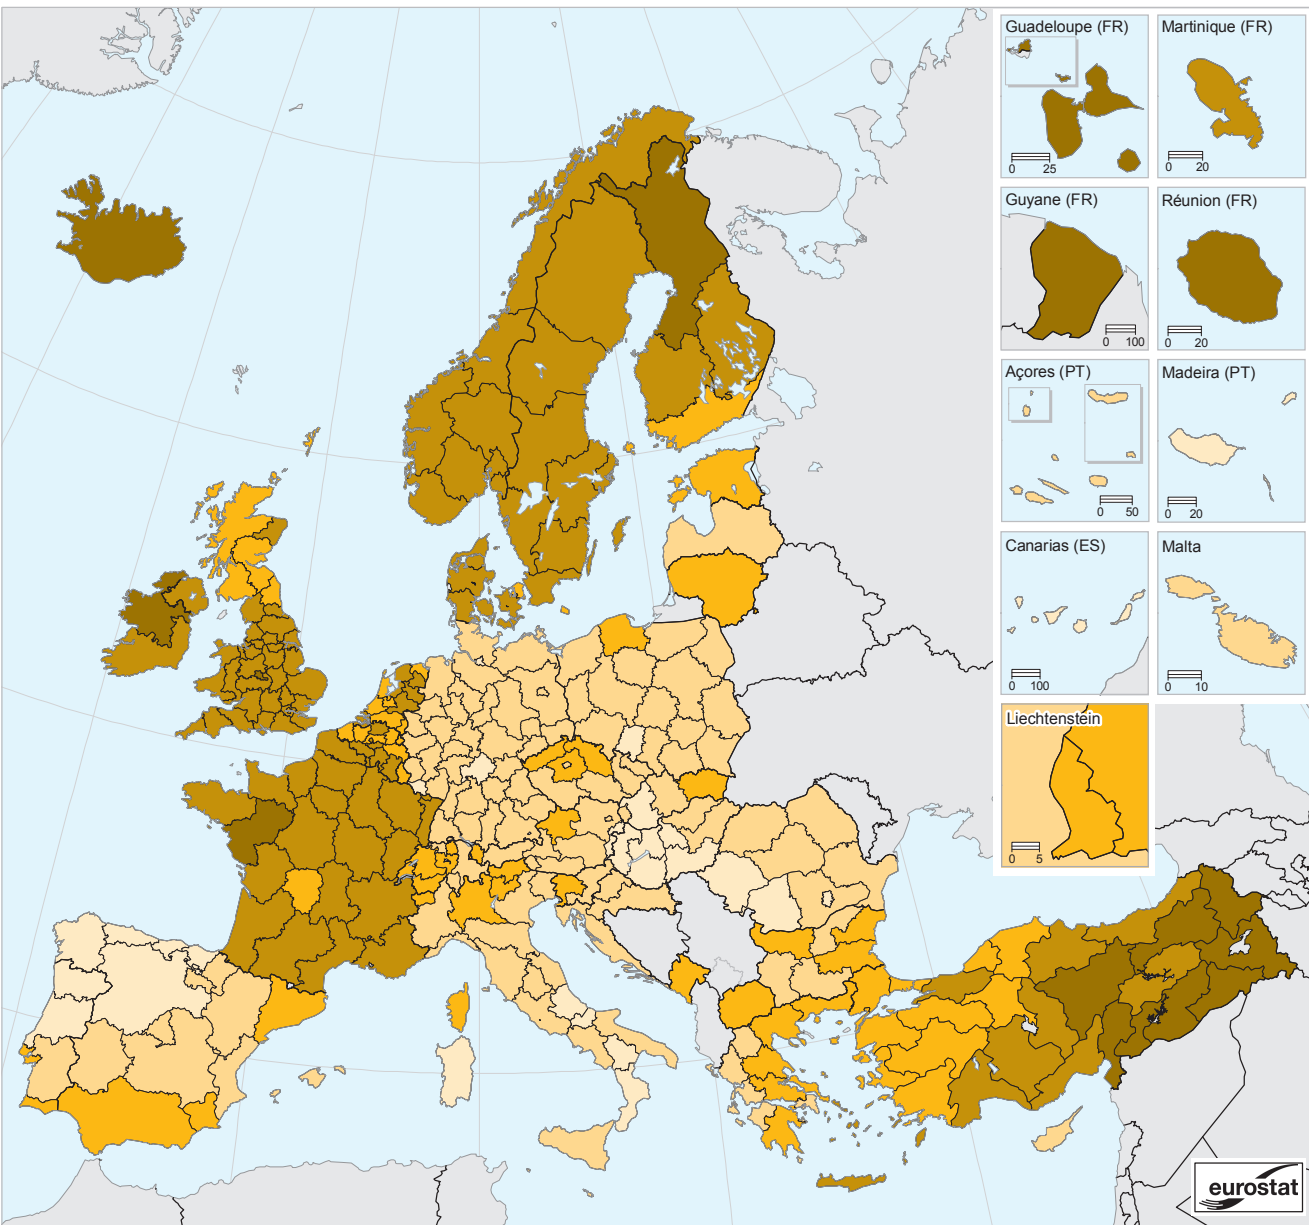

# Total fertility rate, by NUTS 2 regions, average 2008-2010 (¹)

(live births per woman)

(live births per woman)

EU-27 = 1.58

Administrative boundaries: © EuroGeographics © UN-FAO © Turkstat  
Cartography: Eurostat — GISCO, 04/2012

(¹) Ireland, 2010; Turkey, 2009-2010; Eastern Scotland (UKM2) and South Western Scotland (UKM3), 2008-2009; EU-27, Spain, France, Cyprus, the Netherlands, the United Kingdom (other than UKM2 and UKM3) and Norway, 2007-2009; Belgium and Sachsen (DED), 2006-2008; Brandenburg (DE4), by NUTS 1 region.